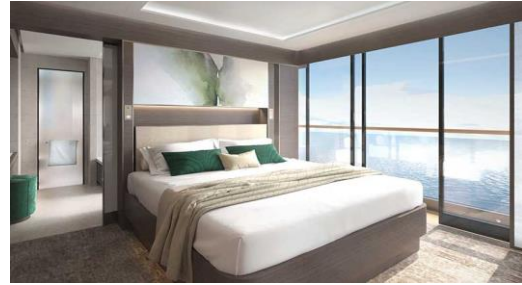

SUITES & FARES (as of 12 May 2020)

The Owners Suite (102+55 sqm.)
Fares from \$32,608

The View Suite (58+9 sqm.)
Fares from \$16,808

The Grand Suite (59+10 sqm.)
Fares from \$15,708

The Loft Suite (65+7 sqm.)
Fares from \$14,308

The Signature Mid Suite (44+9 sqm.)
Fares from \$12,108

The Signature Suite (44+9 sqm.)
Fares from \$11,608

The Terrace Mid Suite (29+6 sqm.)
Fares from \$7,408

The Terrace Suite (29+6 sqm.)
Fares from \$7,108