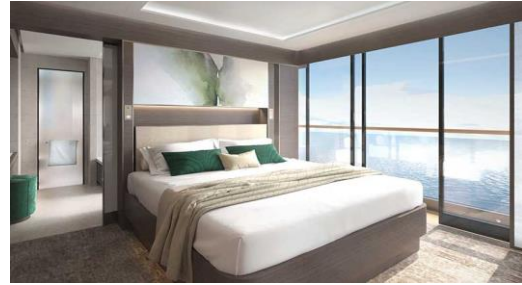

SUITES & FARES (as of 12 May 2020)

The Owners Suite (102+55 sqm.)
Fully Booked

The View Suite (58+9 sqm.)
Fully Booked

The Grand Suite (59+10 sqm.)
Fares from \$13,826

The Loft Suite (65+7 sqm.)
Fares from \$12,526

The Signature Mid Suite (44+9 sqm.)
Fares from \$10,626

The Signature Suite (44+9 sqm.)
Fares from \$10,126

The Terrace Mid Suite (29+6 sqm.)
Fares from \$6,526

The Terrace Suite (29+6 sqm.)
Fares from \$6,326